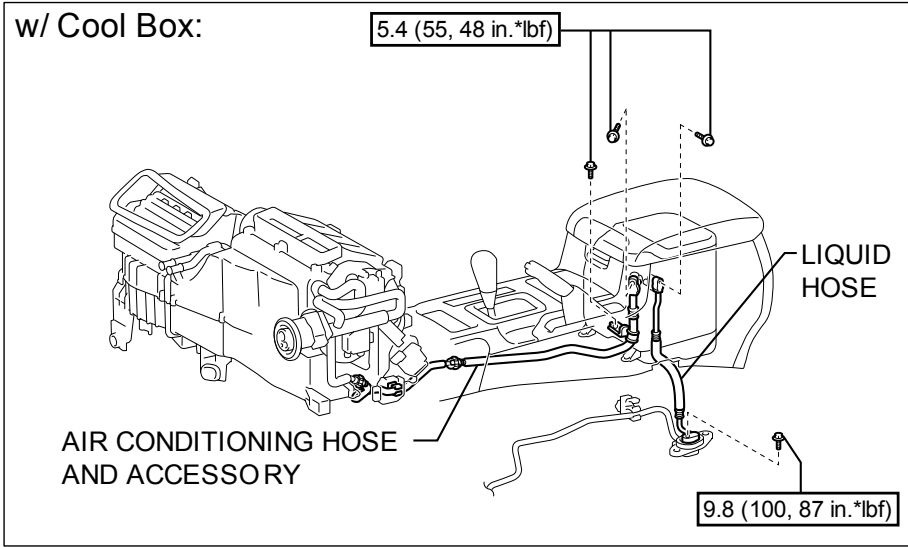

Last Modified: 9-4-2007	1.6 K	
Service Category: Vehicle Interior	Section: Heating/Air Conditioning	
Model Year: 2008	Model: Land Cruiser	Doc ID: RM0000038ZP000X
Title: HEATING / AIR CONDITIONING: REFRIGERANT LINE: COMPONENTS (2008 Land Cruiser)		

[COMPONENTS](#)

[ILLUSTRATION](#)

w/ Cool Box:

N*m (kgf*cm, ft.*lbf) : Specified torque

H

ILLUSTRATION

AIR CONDITIONER TUBE AND ACCESSORY ASSEMBLY

N*m (kgf*cm, ft.*lbf) : Specified torque