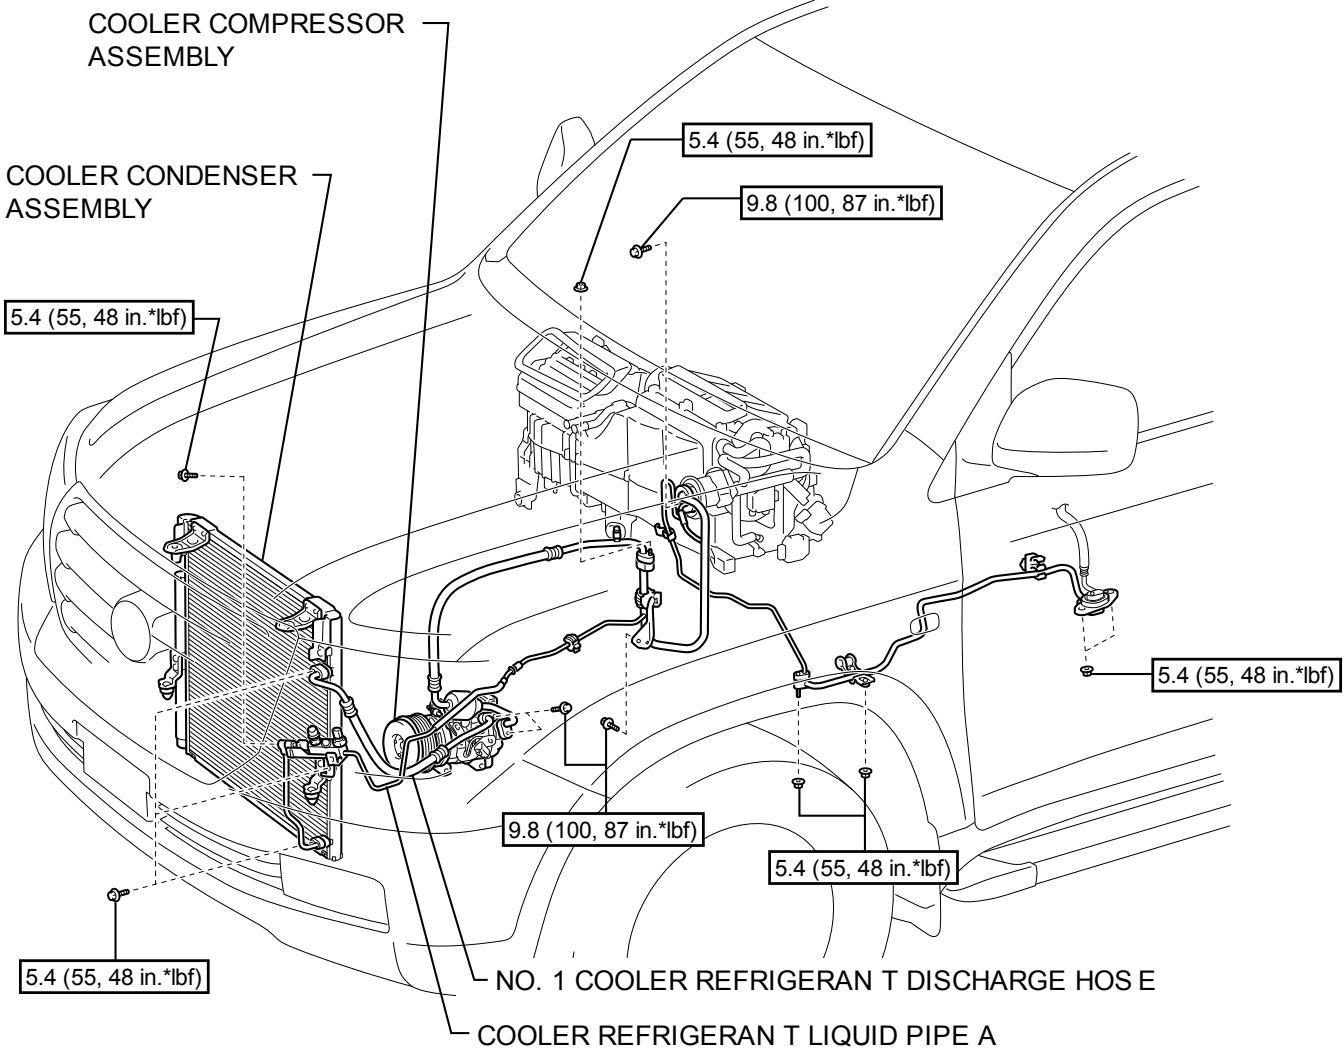

Last Modified: 9-4-2007	1.6 K	
Service Category: Vehicle Interior	Section: Heating/Air Conditioning	
Model Year: 2008	Model: Land Cruiser	Doc ID: RM0000038ZP000X
Title: HEATING / AIR CONDITIONING: REFRIGERANT LINE: COMPONENTS (2008 Land Cruiser)		

[COMPONENTS](#)

[ILLUSTRATION](#)

w/ Cool Box:

N*m (kgf*cm, ft.*lbf) : Specified torque

H

ILLUSTRATION

AIR CONDITIONER TUBE AND ACCESSORY ASSEMBLY

N*m (kgf*cm, ft.*lbf) : Specified torque